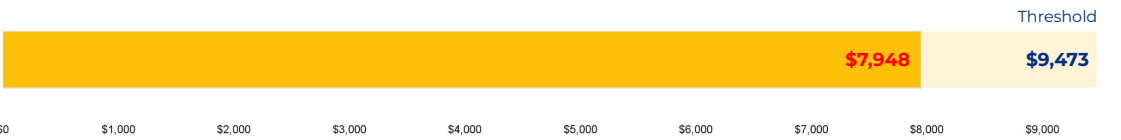

PRIMARY CRITERIA #1: 2022-23 ENROLLMENT

2023 Enrollment
457

Campus Type
Specialty HS

Enrollment Threshold
400

	2018	2019	2020	2021	2022	2023
Total Enrollment:	147	252	380	492	471	457

PRIMARY CRITERIA #2: FACILITY COST PER PUPIL

Cost Per Pupil
\$7,948

PRIMARY CRITERIA #3: 2022-23 FACILITY USE

Functional Capacity
508

Facility Usage
90%

CAST Tech High School

DEMOGRAPHICS

2022 ACADEMIC PERFORMANCE

2022-23 CHOICE IN / CHOICE OUT