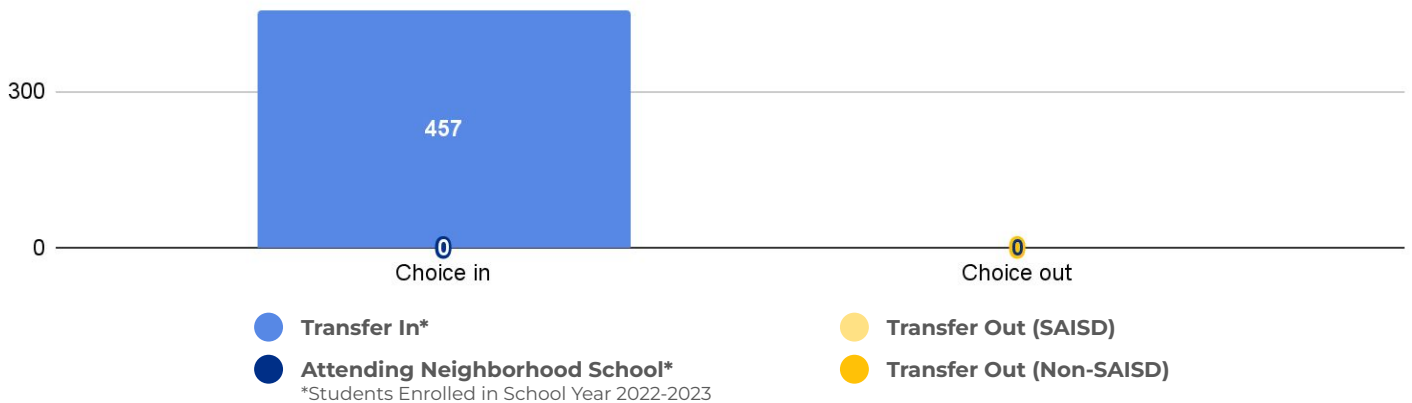

Cost Per Pupil
\$7,948

PRIMARY CRITERIA #3: 2022-23 FACILITY USE

Functional Capacity
508

Facility Usage
90%

CAST Tech High School

DEMOGRAPHICS

2022 ACADEMIC PERFORMANCE

2022-23 CHOICE IN / CHOICE OUT

BRIEF CRITERIA ANALYSIS

CAST Tech is a specialty high school that does not meet any of the priority rightsizing criteria.