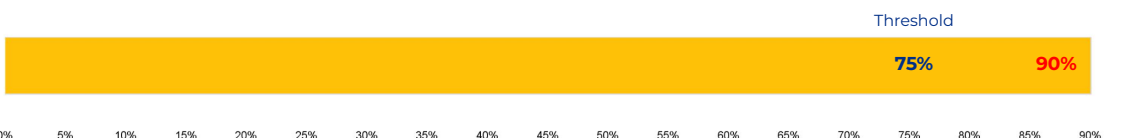

PRIMARY CRITERIA #1: 2022-23 ENROLLMENT

2023 Enrollment
457

Campus Type
Specialty HS

Enrollment Threshold
400

	2018	2019	2020	2021	2022	2023
Total Enrollment:	147	252	380	492	471	457

PRIMARY CRITERIA #2: FACILITY COST PER PUPIL

Cost Per Pupil
\$7,948

PRIMARY CRITERIA #3: 2022-23 FACILITY USE

Functional Capacity
508

Facility Usage
90%

CAST Tech High School

DEMOGRAPHICS

2022 ACADEMIC PERFORMANCE

2022-23 CHOICE IN / CHOICE OUT