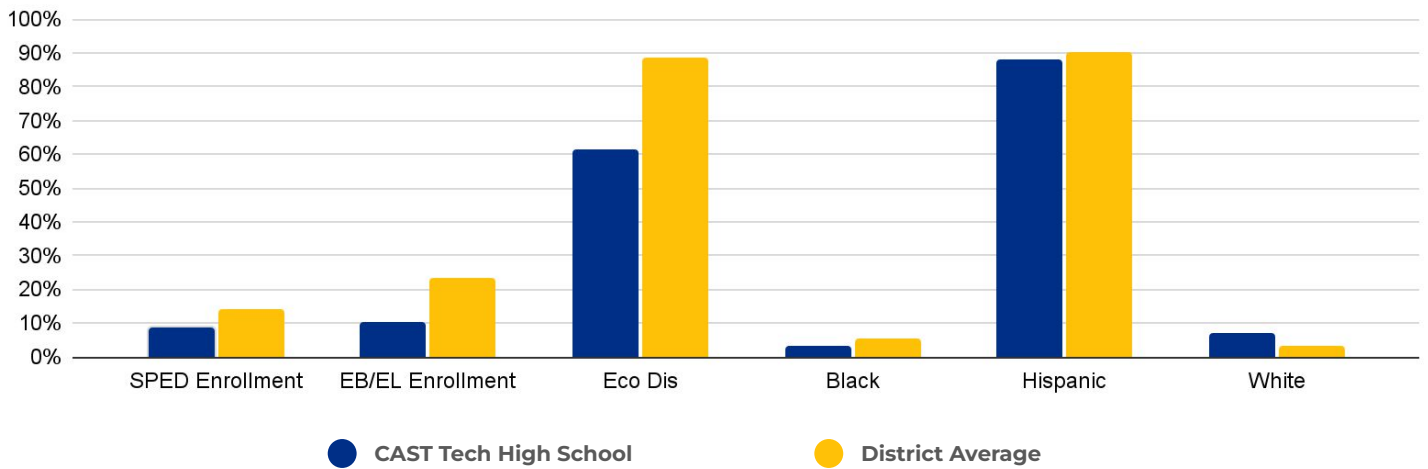

Cost Per Pupil
\$7,948

PRIMARY CRITERIA #3: 2022-23 FACILITY USE

Functional Capacity
508

Facility Usage
90%

CAST Tech High School

DEMOGRAPHICS

2022 ACADEMIC PERFORMANCE

2022-23 CHOICE IN / CHOICE OUT

BRIEF CRITERIA ANALYSIS

CAST Tech is a specialty high school that does not meet any of the priority rightsizing criteria.