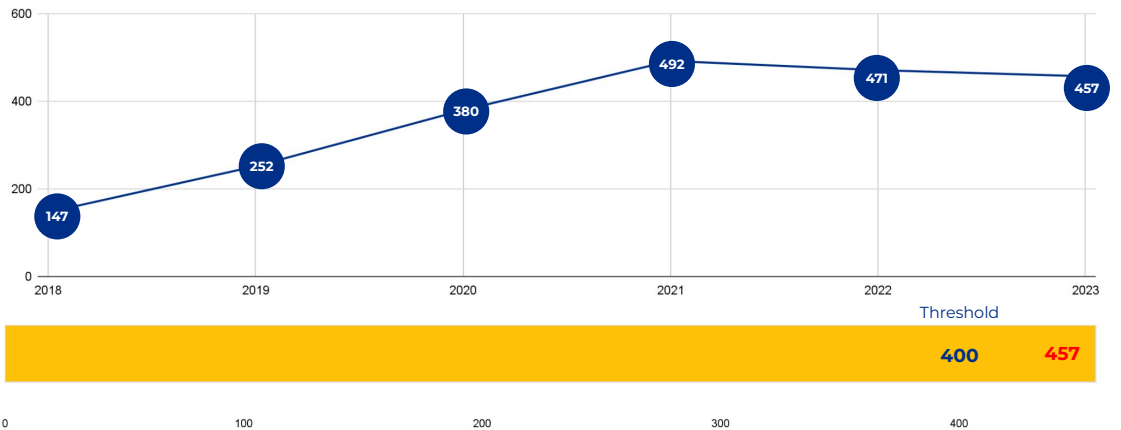

CAST Tech High School

SCHOOL OVERVIEW

Location:	637 N Main Ave San Antonio, TX 78205
Grades:	9-12
Enrollment:	457
Poverty Index:	33%
Trustee/SMD:	Sorensen - District 1
HS Feeder Pattern:	Brackenridge
Recommendation:	<ul style="list-style-type: none"> No rightsizing-related actions make an immediate impact on this school.

PRIMARY CRITERIA #1: 2022-23 ENROLLMENT

2023 Enrollment
457

Campus Type
Specialty HS

Enrollment Threshold
400

	2018	2019	2020	2021	2022	2023
Total Enrollment:	147	252	380	492	471	457

PRIMARY CRITERIA #2: FACILITY COST PER PUPIL