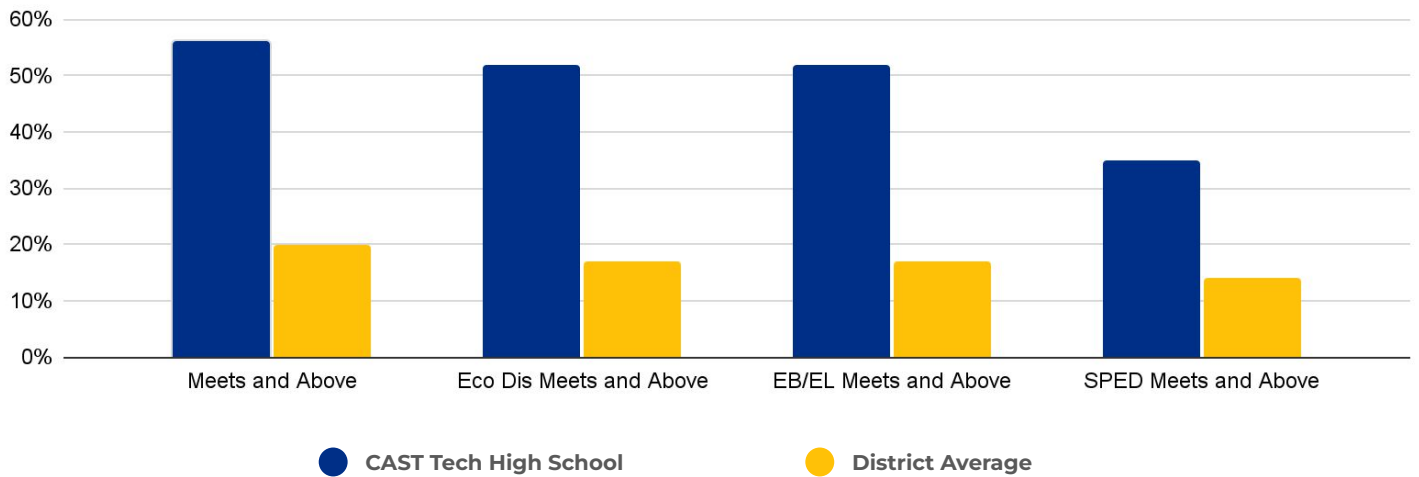

Cost Per Pupil
\$7,948

PRIMARY CRITERIA #3: 2022-23 FACILITY USE

Functional Capacity
508

Facility Usage
90%

CAST Tech High School

DEMOGRAPHICS

2022 ACADEMIC PERFORMANCE

2022-23 CHOICE IN / CHOICE OUT

BRIEF CRITERIA ANALYSIS

CAST Tech is a specialty high school that does not meet any of the priority rightsizing criteria.